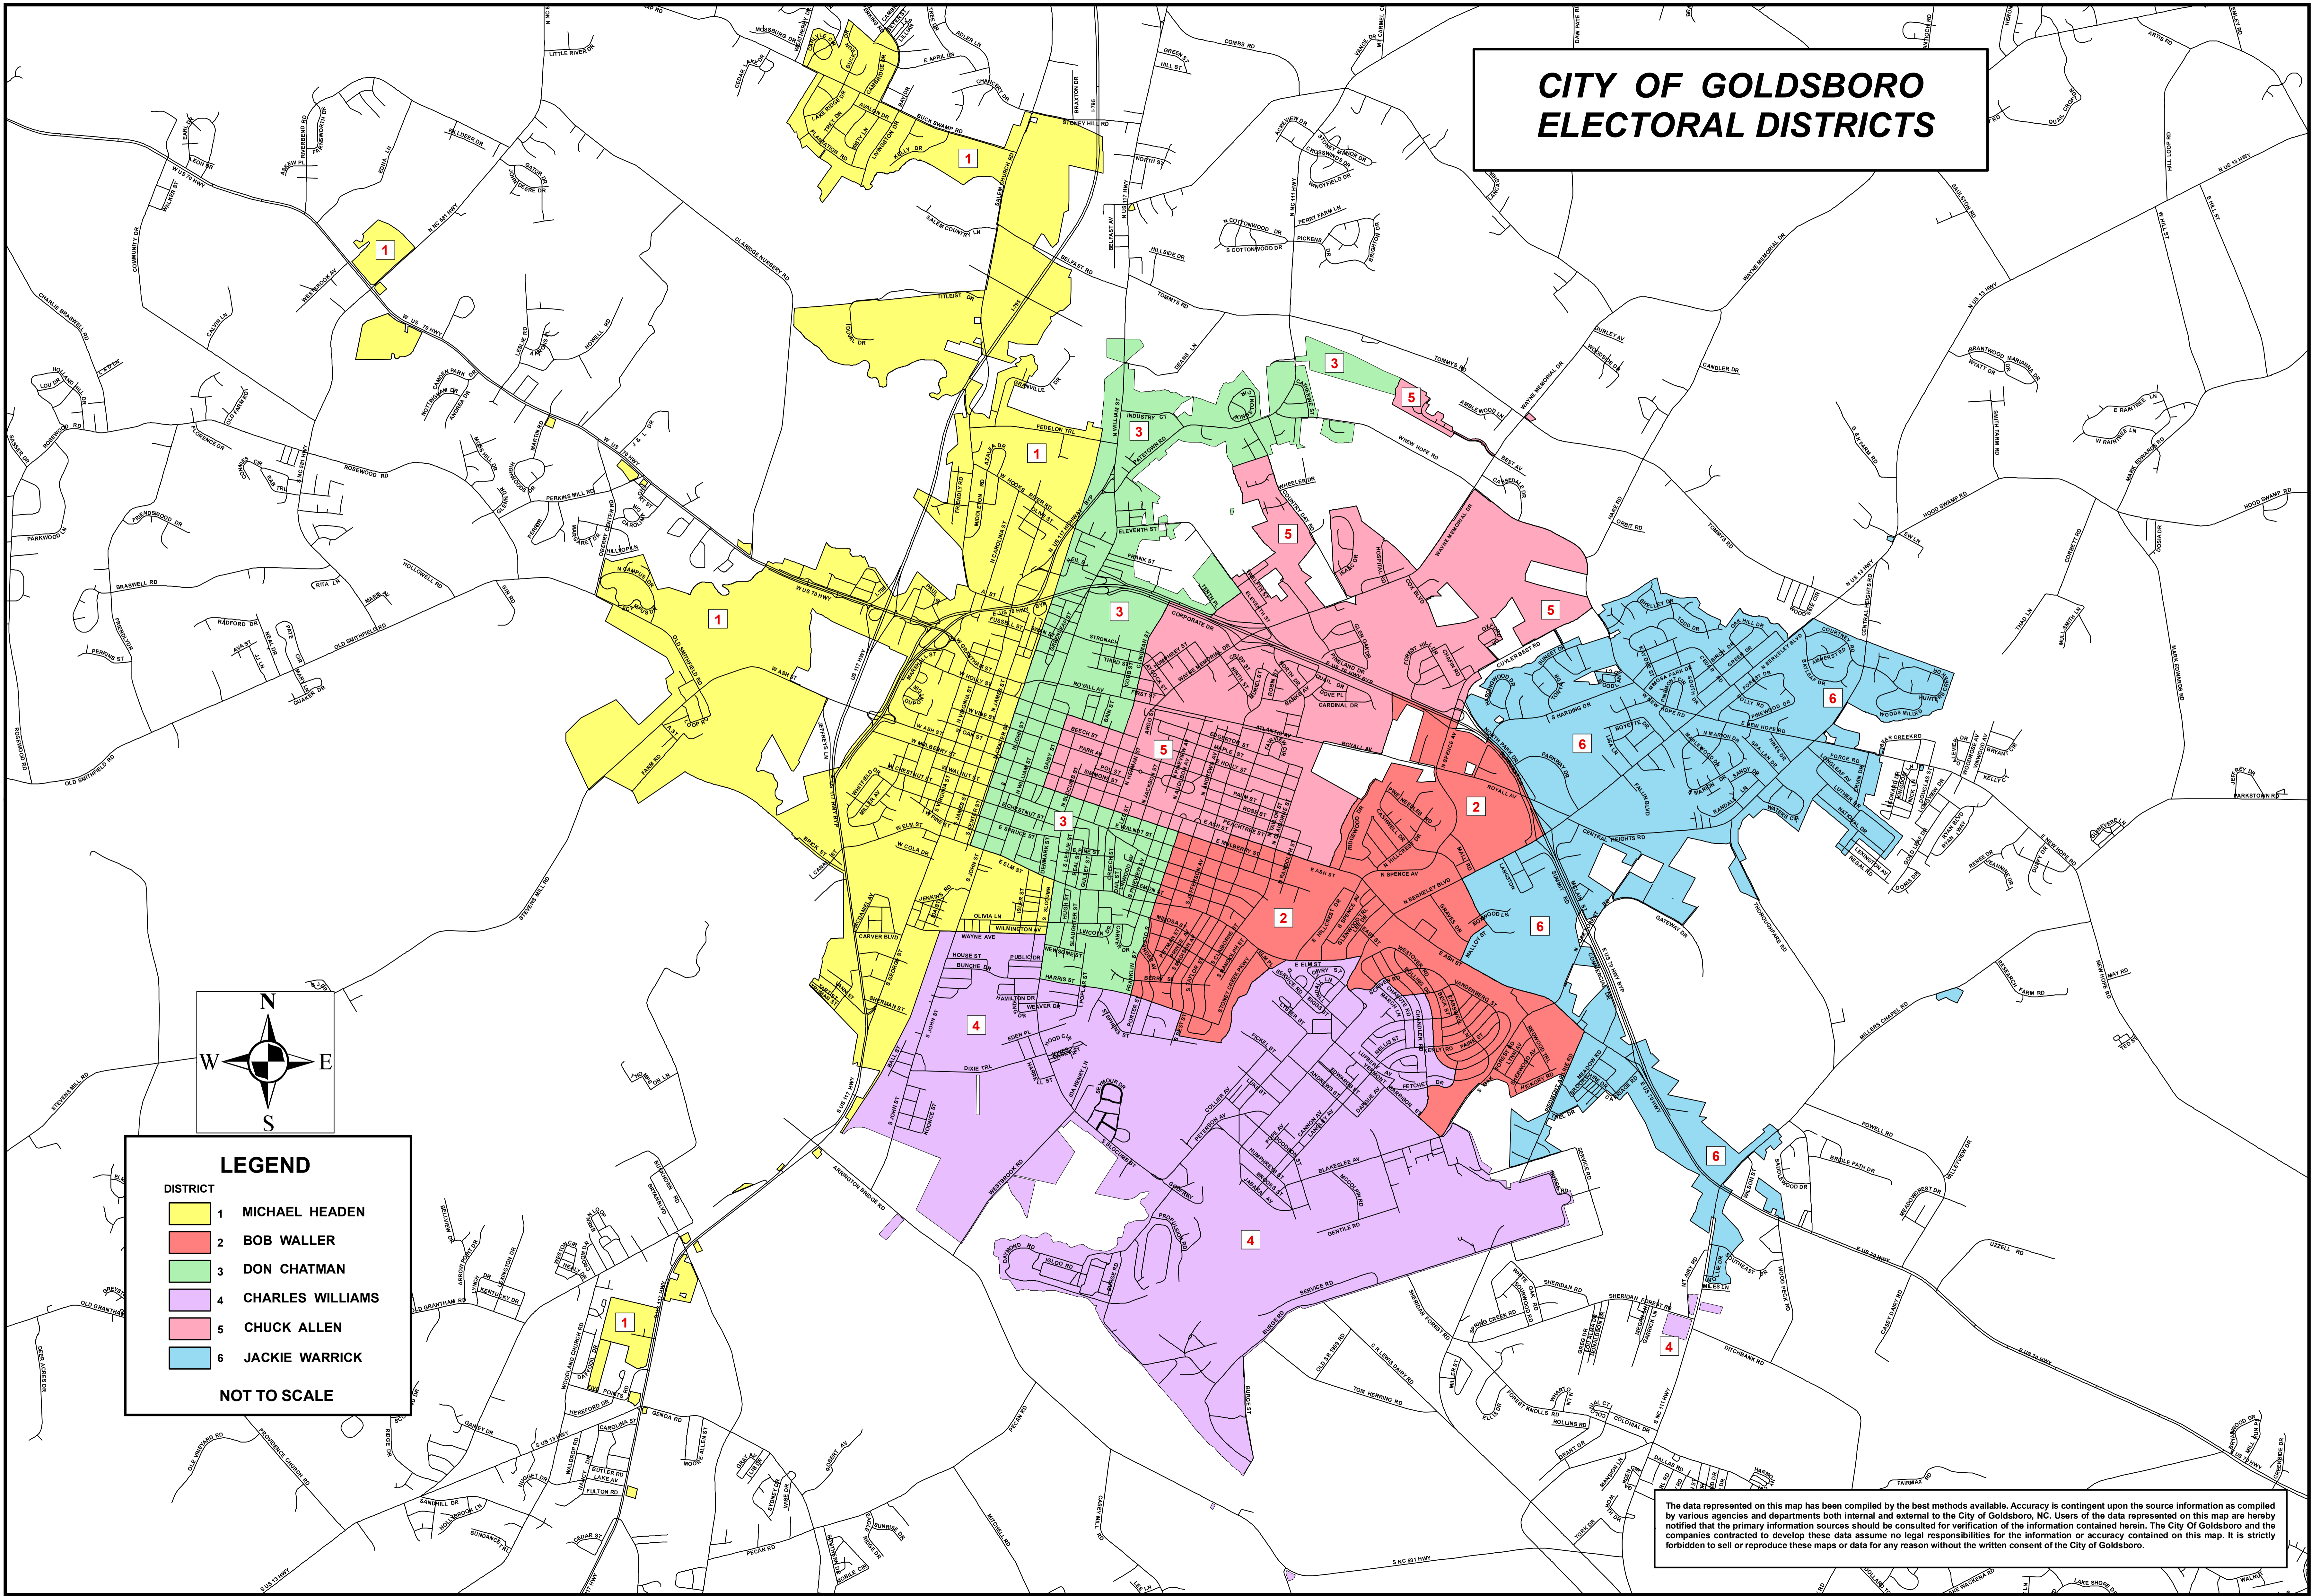

CITY OF GOLDSBORO ELECTORAL DISTRICTS

LEGEND

DISTRICT

- 1 MICHAEL HEADEN
- 2 BOB WALLER
- 3 DON CHATMAN
- 4 CHARLES WILLIAMS
- 5 CHUCK ALLEN
- 6 JACKIE WARRICK

NOT TO SCALE